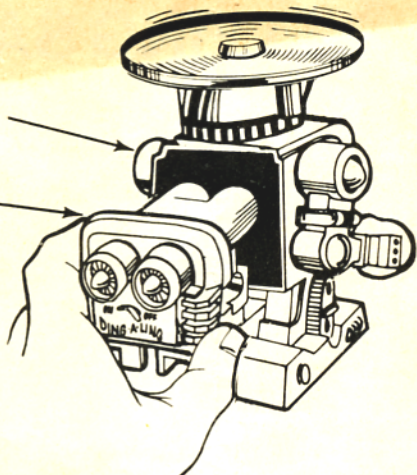

4

FLYING SAUCER

POWER PACK

ADD POWER TO YOUR FLYING SAUCER WITH A DING-A-LING POWER PACK. ALL YOU NEED IS ONE POWER PACK TO MAKE ALL YOUR DING-A-LINGS WALK AND GLIDE. (POWER PACK AND SPACE SKYWAYS SOLD SEPARATELY.)

5

WHEN YOU HAVE ADDED POWER TO YOUR FLYING SAUCER, HE WILL WALK AND LAUNCH THE SAUCER ALL BY HIMSELF.